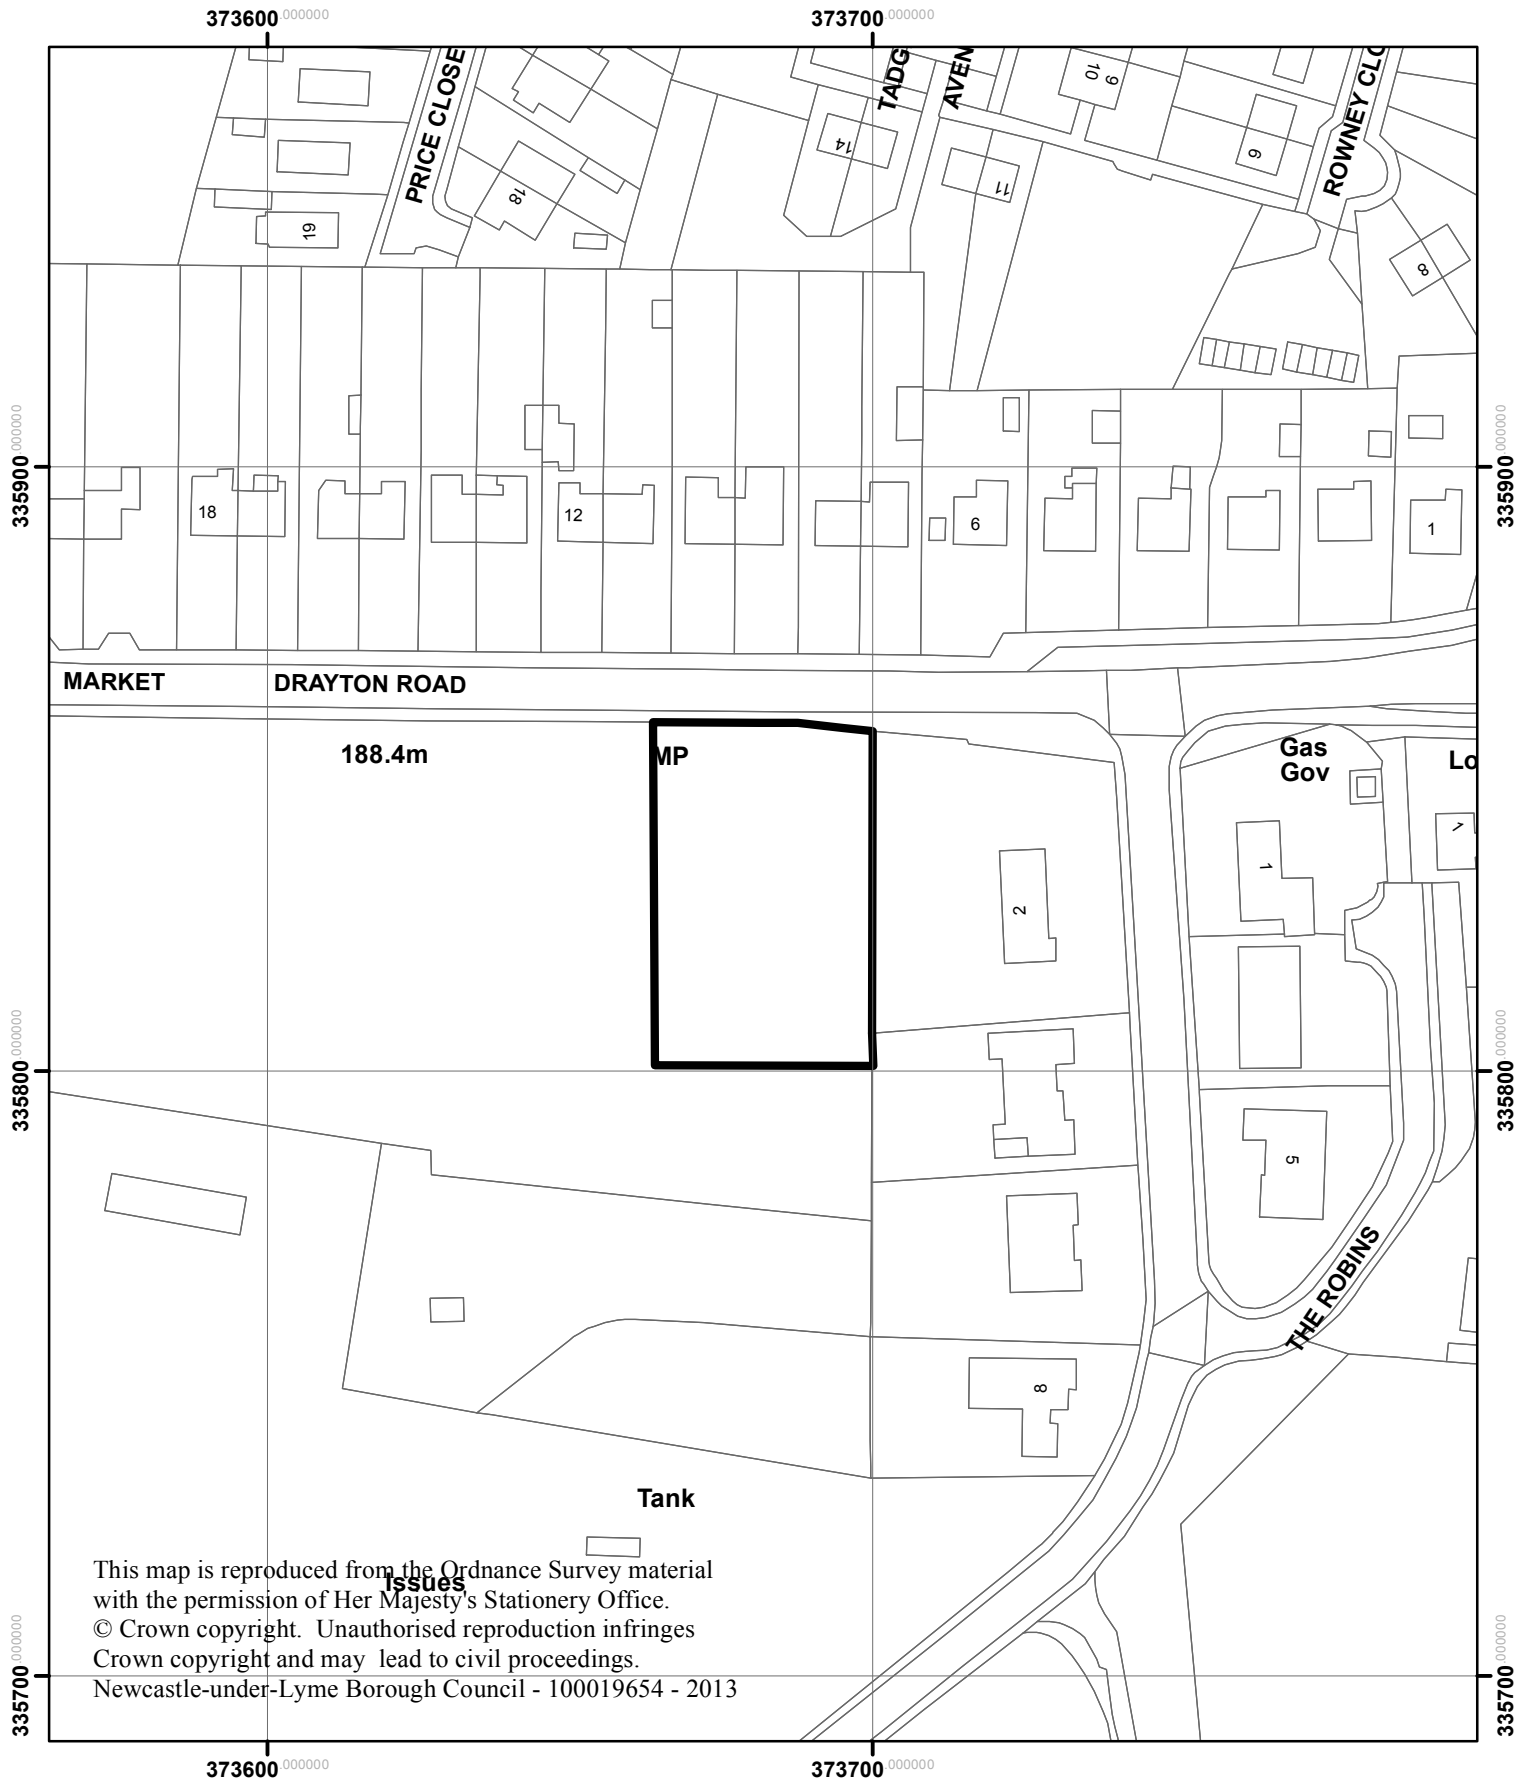

Land adjacent to Market
Drayton Road, Loggerheads
14/00705/FUL

This map is reproduced from the Ordnance Survey material with the permission of Her Majesty's Stationery Office.
© Crown copyright. Unauthorised reproduction infringes Crown copyright and may lead to civil proceedings.
Newcastle-under-Lyme Borough Council - 100019654 - 2013